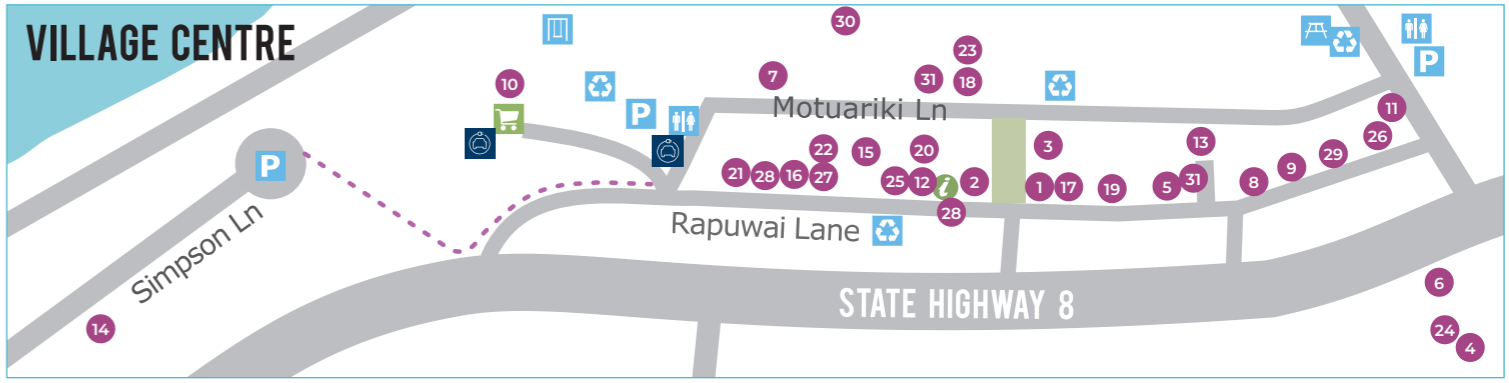

EAT & DRINK		
31	25 Degrees Burger Bar	03 741 3830
A1	Astro Cafe	03 680 6960
H3	Better Batter	022 302 9882
5	Blue Lake Eatery & Bar	03 680 6677
7	Dark Sky Diner	03 680 6960
31	Dolce Pizza	021 925 674
10	Four Square Tekapo	03 680 6809
11	Jack Rabbit Cafe	027 807 0567
13	Kohan Japanese Restaurant	03 680 6688
17	Mackenzies Bar & Grill	03 680 6886
H4	Rakinui Restaurant & Bar	03 680 7000

20	Ramen - Asian Cuisine	03 680 6999
21	Reflections Cafe and Restaurant	03 680 6234
C2	Tekapo Springs Altitude 720 Cafe	03 680 6550
23	T.L.V. Restaurant and Bar	03 680 6308
25	Tekapo Takeaways	
27	The Greedy Cow	027 434 4445

SERVICES		
9	Bayleys Real Estate	027 562 4100
4	Binns Property Works Ltd	027 572 5063
6	Challenge Tekapo	03 680 6933
16	LJ Hooker Lake Tekapo	021 801 216
24	Tekapo Auto and Hardware	03 680 6803 a/h 027 680 6803
	Tekapo Shuttle	020 4114 8740